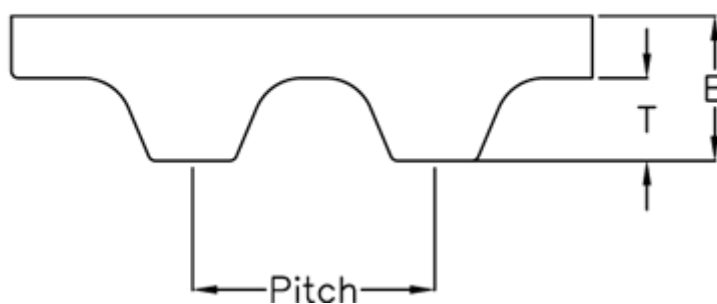

Article number: 602776231322

Description: Gates Timing Belt Synchropower PU 12 T10 1320

Measures

Height B mm	= 4.5
Height T mm	= 2.5
Length	= 1320
Number of teeth	= 132
Pitch	= 10
Type	= PU 12 T10 1320
Width	= 12